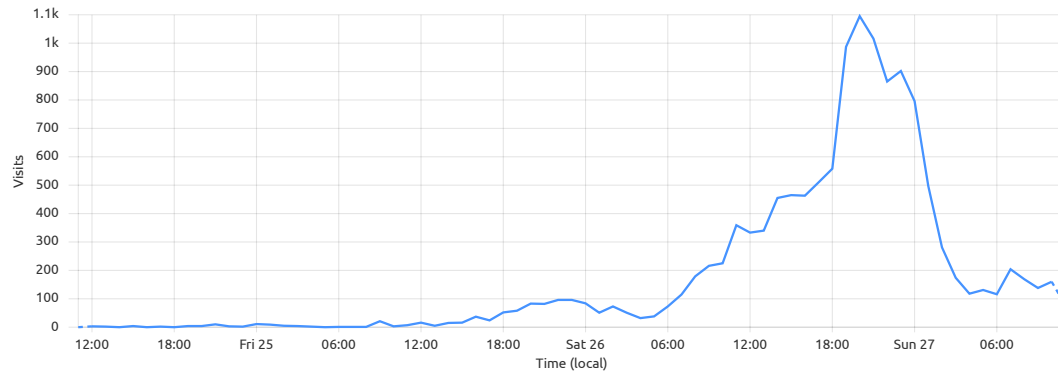

Web Analytics for all sites

Nov 24th 2022 11:40 (UTC +08:00) → Nov 27th 2022 11:40 (UTC +08:00)

Filters:

Host equals hjh.systemphoenix.net

Visits summary

When someone navigates to your website, either directly or from an external referer. One visit can consist of multiple page views.

All Referrer Host Country Path Browser ...

Total **13.03k** ● hjh.systemphoenix.net **13.03k**

Visits by country

Malaysia	12.68k
Singapore	294
Indonesia	16
Australia	12
United States	8
Brunei Darussalam	7
Thailand	4
Unknown states, other entities or organizations	1
Oman	0