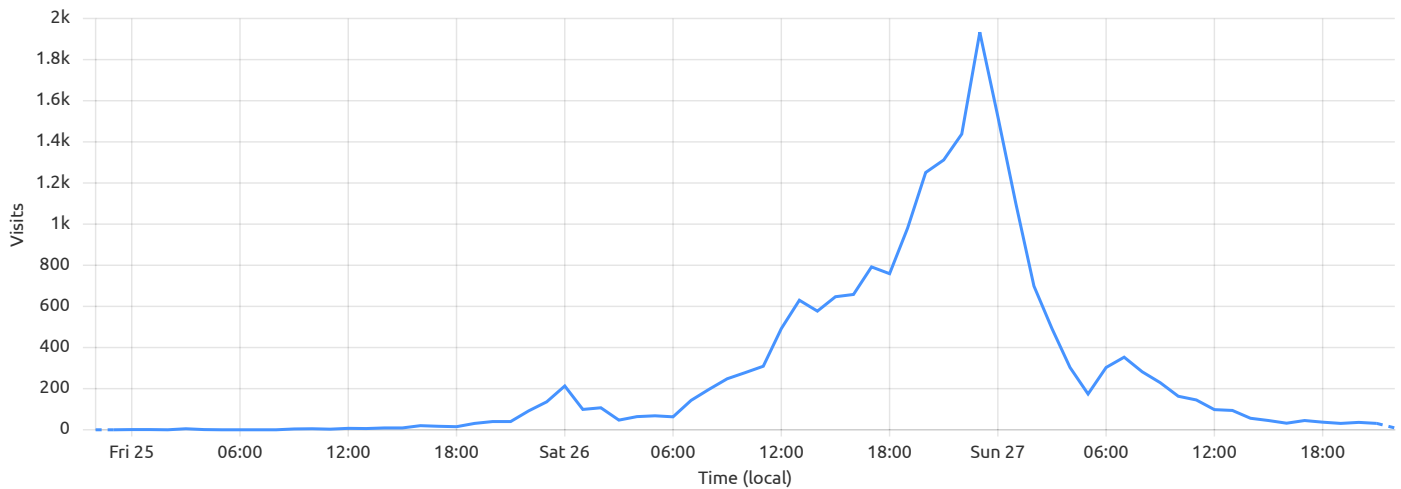

Web Analytics for all sites

Mar 24th 2022 22:20 (UTC +08:00) → Mar 27th 2022 22:20 (UTC +08:00)

Filters:

Host equals hjh.systemphoenix.net

Visits summary

When someone navigates to your website, either directly or from an external referer. One visit can consist of multiple page views.

All [Referer](#) [Host](#) ⓘ [Country](#) [Path](#) [Browser](#) ...

Total **20.03k** ● hjh.systemphoenix.net **20.03k**

Visits by country

Malaysia	19.58k
Singapore	352
Brunei Darussalam	47
Thailand	18
New Zealand	13
Indonesia	7
China	4
United States	3
Spain	2
Sweden	1